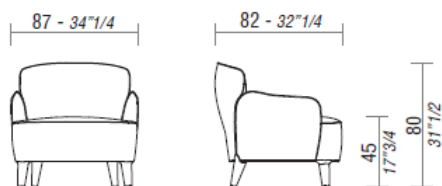

**Base:** feet upholstered in fabric.  
Fixed cover.

**DIMENSIONS**

*POLPETTA, W87 armchair.*

*POLPETTA MINI, W81 armchair.*

*POLPETTA, pouf.*

**FINISHES**

**Upholstery:** Smart Office - Fabric cat.B, F, G, L, Leather and Extra Leather.