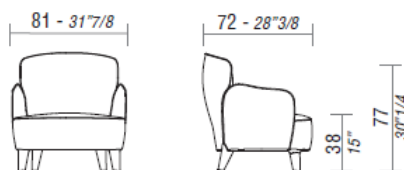

**Base:** feet upholstered in fabric.  
Fixed cover.

**DIMENSIONS**

*POLPETTA, W87 armchair.*

*POLPETTA MINI, W81 armchair.*

*POLPETTA, pouf.*

**FINISHES**

**Upholstery:** Smart Office - Fabric cat.B, F, G, L, Leather and Extra Leather.