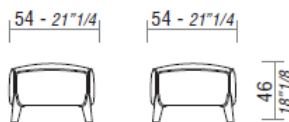

**Base:** feet upholstered in fabric.  
Fixed cover.

**DIMENSIONS**

*POLPETTA, W87 armchair.*

*POLPETTA MINI, W81 armchair.*

*POLPETTA, pouf.*

**FINISHES**

**Upholstery:** Smart Office - Fabric cat.B, F, G, L, Leather and Extra Leather.